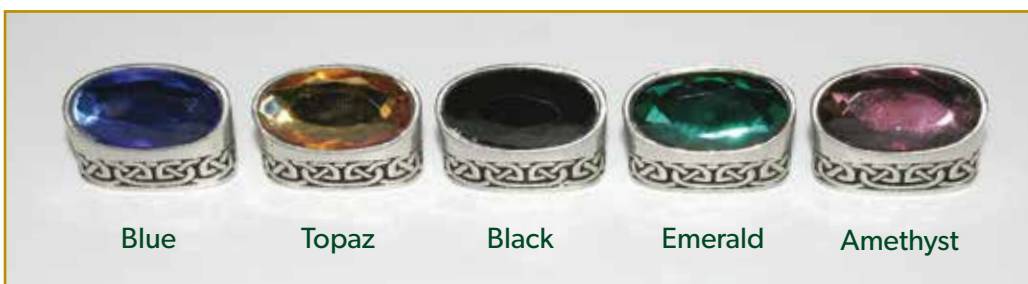

DRESS SGIAN DUBHS

Dress Sgian Dubh Stone Top (Chrome Finish) GMSD01

Dress Sgian Dubh Stone Top (Antique Finish) GMSD01

the above Dress Sgian Dubh's
are available with the following coloured stones

**GENUINE HORN
SGIAN DUBHS**