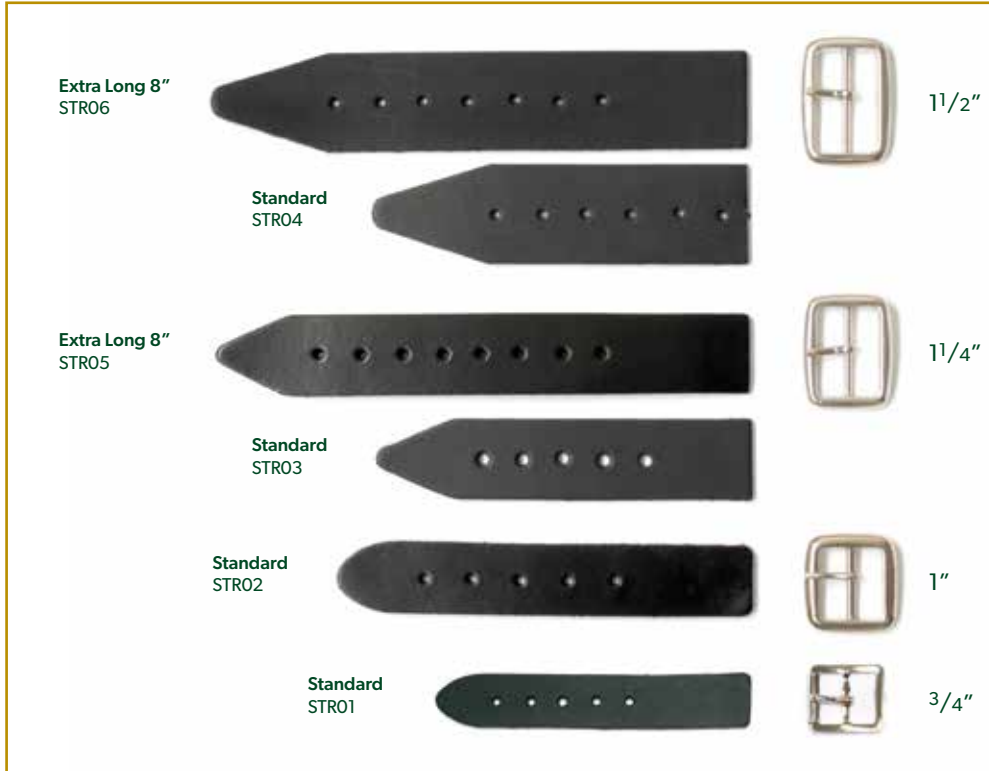

SGIAN BREWS

Horn Sgian Brew (Safety Sgian Dubh)

SGB1

Dress Sgian Brew (Safety Sgian Dubh)

SGB3

Supplied without Boxes.

SIDE STRAPS & BUCKLES & EXTENSION STRAPS

Side Straps & Buckles